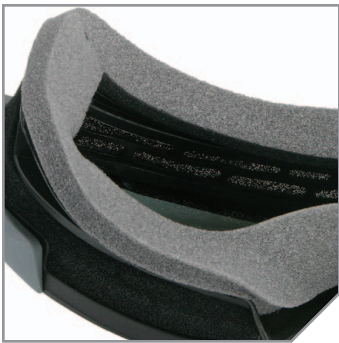

Model Number: #740-0132

KEY FEATURES

- Fan-powered anti-fog system exhausts humidity at 13,000 rpm
- Rugged PowerPod™ runs fan for up to 150 hours on one AA battery
- Molded face foam with added cushion improves fit on Asian faces
- Specialized frame & lenses provide flatter curvature
- Low-profile night-vision-compatible frame with wide field of view
- Advanced ESS ClearZone™ FlowCoat lenses eliminate fog inside & prevent scratches outside
- Full-perimeter ventilation & filtration system minimizes lens fogging & filters airborne particles
- Patented Outriggers position strap for optimal helmet compatibility
- Interchangeable 2.8mm high-impact Polycarbonate lenses
- Distortion-free optics & 100% UVA/UVB protection
- Rx Inserts available

Full-perimeter Ventilation & Filtration System with High-speed Fan Technology

Specialized Frame & Lenses Provide Flatter Curvature for Asian Faces

Advanced ClearZone™ FlowCoat Anti-fog & Anti-scratch Lens Coatings

Extra-wide Field of View in a Night-vision-compatible Frame

Patented Outrigger System Positions Strap for Optimal Helmet Compatibility

ASIAN-FIT PROFILE TURBOFAN™ PRODUCT DETAIL

Optimized Asian Fit
Molded face padding with extra-thick cushion for improved fit & seal on Asian faces

PowerPod™
Robust, weather-resistant battery pack features a 2-speed switch & up to 150 hours on a single AA battery

Rx Inserts
ESS **U-Rx™** & **P-2B™** Inserts are compatible w/ ESS Profile™ Series goggles and ICE™ & Crossbow™ eyeshields.