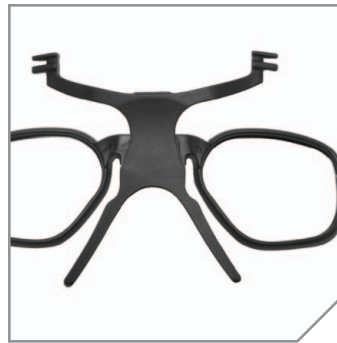

Model Number: #740-0132

KEY FEATURES

- Fan-powered anti-fog system exhausts humidity at 13,000 rpm
- Rugged PowerPod™ runs fan for up to 150 hours on one AA battery
- Molded face foam with added cushion improves fit on Asian faces
- Specialized frame & lenses provide flatter curvature
- Low-profile night-vision-compatible frame with wide field of view
- Advanced ESS ClearZone™ FlowCoat lenses eliminate fog inside & prevent scratches outside
- Full-perimeter ventilation & filtration system minimizes lens fogging & filters airborne particles
- Patented Outriggers position strap for optimal helmet compatibility
- Interchangeable 2.8mm high-impact Polycarbonate lenses
- Distortion-free optics & 100% UVA/UVB protection
- Rx Inserts available

Extra-wide Field of View in a Night-vision-compatible Frame

Patented Outrigger System Positions Strap for Optimal Helmet Compatibility

ASIAN-FIT PROFILE TURBOFAN™ PRODUCT DETAIL

Optimized Asian Fit
Molded face padding with extra-thick cushion for improved fit & seal on Asian faces

PowerPod™
Robust, weather-resistant battery pack features a 2-speed switch & up to 150 hours on a single AA battery

Rx Inserts
ESS **U-Rx™** & **P-2B™** Inserts are compatible w/ ESS Profile™ Series goggles and ICE™ & Crossbow™ eyeshields.